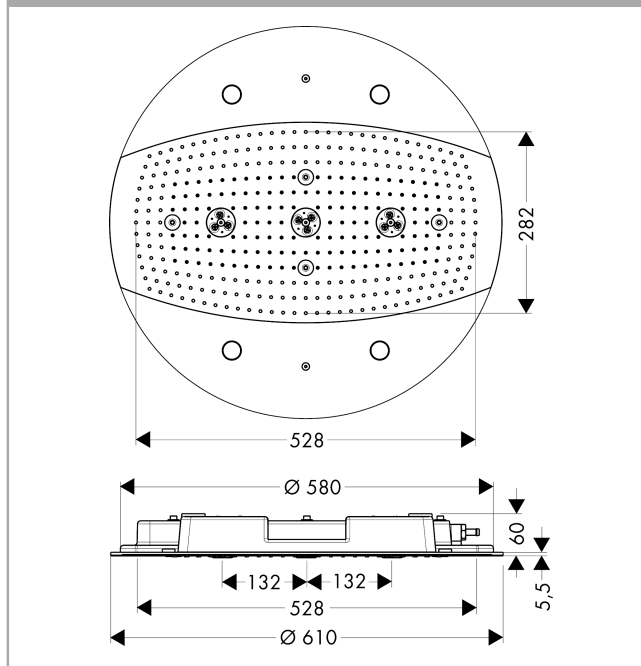

Raindance Rainmaker

Overhead shower 600 3jet with lighting set

Surfaces: **Chrome** Article Number: **28404000**

Description

product features

- consists of: overhead shower, shower thermostat
- shower head size: 600 mm
- flow rate RainAir spray (at 0.3 MPa): 20 l/min
- flow rate RainAir XL (at 0.3 MPa): 26 l/min
- flow rate WhirlAir spray (at 0.3 MPa): 21 l/min
- the 3 spray zones must be controlled via 3 valves or a diverter valve with 3 outlets
- material spray disc: metal
- installation: flush with the ceiling
- connection dimension: DN20
- with integrated lighting
- illuminant: LED
- power supply: 12 V - DC
- transformer power supply for concealed installation 12 V, 18 W
- input voltage: 100 - 240 V AC / 50 / 60 Hz
- output voltage: 12 V - DC
- colour temperature: 2700 K
- energy efficiency label: C
- TÜV certified

Technology

Design awards

Certificates

Product image

Scale drawing

Raindance Rainmaker

Overhead shower 600 3jet with lighting set

Surfaces: **Chrome** Article Number: **28404000**

Flowchart

The consumption was measured in combination with the appropriate fittings (thermostat/mixer/in-wall valve) to reflect actual application in practice.