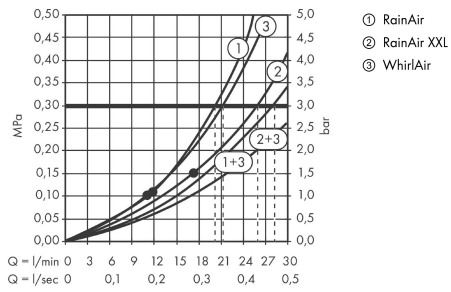

Raindance Rainmaker

Overhead shower 600 3jet with lighting set

Surfaces: **Chrome** Article Number: **28404000**

Description

product features

- consists of: overhead shower, shower thermostat
- shower head size: 600 mm
- flow rate RainAir spray (at 0.3 MPa): 20 l/min
- flow rate RainAir XL (at 0.3 MPa): 26 l/min
- flow rate WhirlAir spray (at 0.3 MPa): 21 l/min
- the 3 spray zones must be controlled via 3 valves or a diverter valve with 3 outlets
- material spray disc: metal
- installation: flush with the ceiling
- connection dimension: DN20
- with integrated lighting
- illuminant: LED
- power supply: 12 V - DC
- transformer power supply for concealed installation 12 V, 18 W
- input voltage: 100 - 240 V AC / 50 / 60 Hz
- output voltage: 12 V - DC
- colour temperature: 2700 K
- energy efficiency label: C
- TÜV certified

Flowchart

The consumption was measured in combination with the appropriate fittings (thermostat/mixer/in-wall valve) to reflect actual application in practice.