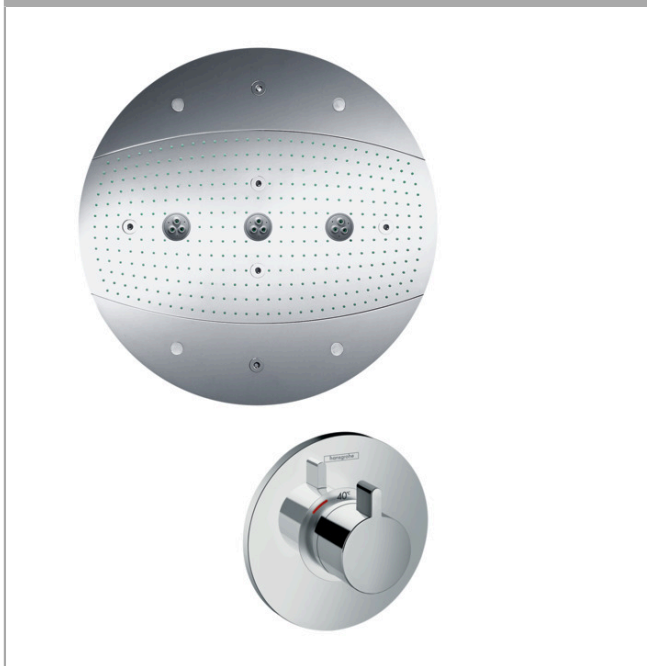

Raindance Rainmaker

Overhead shower 600 3jet with lighting set

Surfaces: **Chrome** Article Number: **28404000**

Description

product features

- consists of: overhead shower, shower thermostat
- shower head size: 600 mm
- flow rate RainAir spray (at 0.3 MPa): 20 l/min
- flow rate RainAir XL (at 0.3 MPa): 26 l/min
- flow rate WhirlAir spray (at 0.3 MPa): 21 l/min
- the 3 spray zones must be controlled via 3 valves or a diverter valve with 3 outlets
- material spray disc: metal
- installation: flush with the ceiling
- connection dimension: DN20
- with integrated lighting
- illuminant: LED
- power supply: 12 V - DC
- transformer power supply for concealed installation 12 V, 18 W
- input voltage: 100 - 240 V AC / 50 / 60 Hz
- output voltage: 12 V - DC
- colour temperature: 2700 K
- energy efficiency label: C
- TÜV certified

Technology

Design awards

Certificates

Product image

Scale drawing

Raindance Rainmaker

Overhead shower 600 3jet with lighting set

Surfaces: **Chrome** Article Number: **28404000**

Flowchart

The consumption was measured in combination with the appropriate fittings (thermostat/mixer/in-wall valve) to reflect actual application in practice.